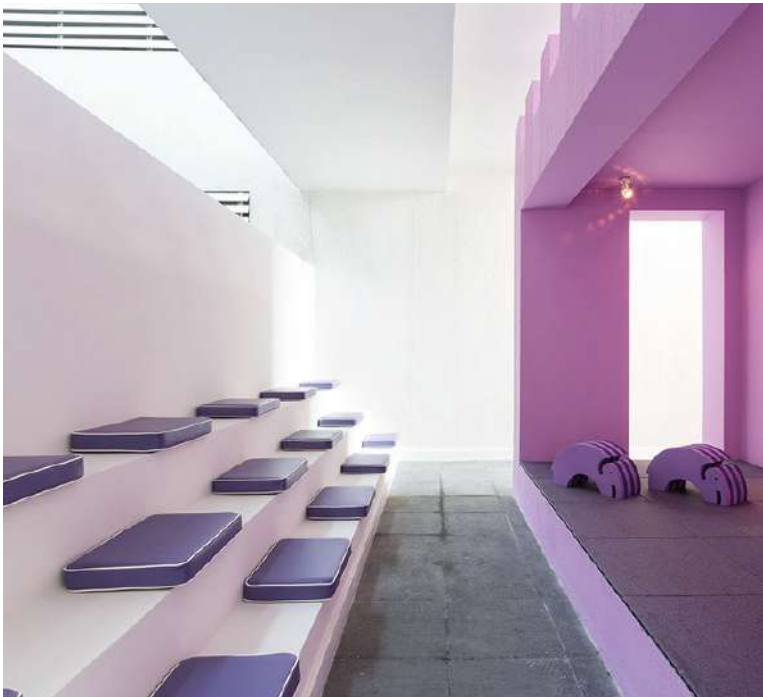

# Amenities

- 2 renowned restaurants
- Spectacular 646-foot pool, divided into a section for adults and children, towel service, food and drink is offered.
- Indoor and outdoor playground with different games rooms and swings
- Spa with rooms for relaxing treatments, terrace, jacuzzis, sauna and Turkish bath
- State-of-the-art gym with cardiovascular equipment and a wide range of strength equipment
- 2 professional squash courts
- 24-hour concierge service
- 24-hour valet parking service.
- Laundry service.