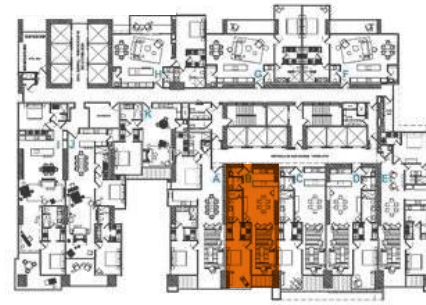

MODEL B

1 Bedroom
125 m²
Seaview