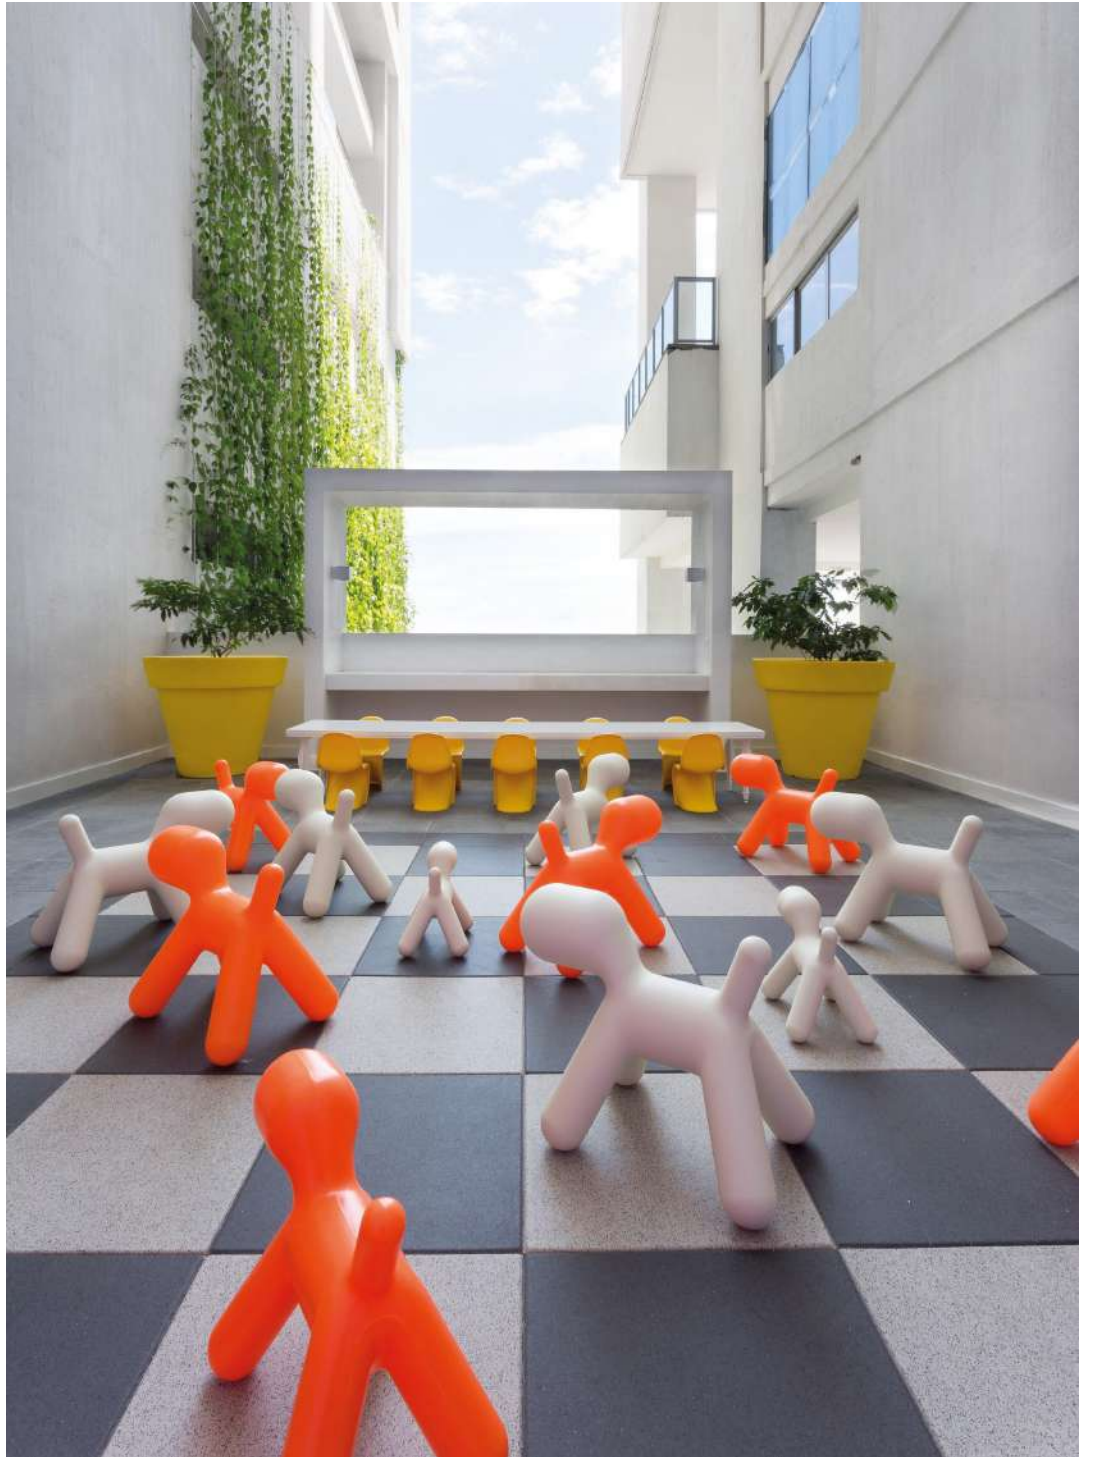

# Amenities

- 2 renowned restaurants
- Spectacular 646-foot pool, divided into a section for adults and children, towel service, food and drink is offered.
- Indoor and outdoor playground with different games rooms and swings
- Spa with rooms for relaxing treatments, terrace, jacuzzis, sauna and Turkish bath
- State-of-the-art gym with cardiovascular equipment and a wide range of strength equipment
- 2 professional squash courts
- 24-hour concierge service
- 24-hour valet parking service.
- Laundry service.