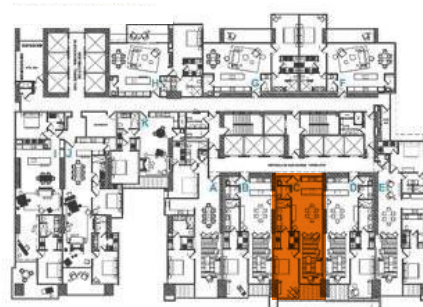

MODEL C

1 Bedroom

121 m²

Seaview